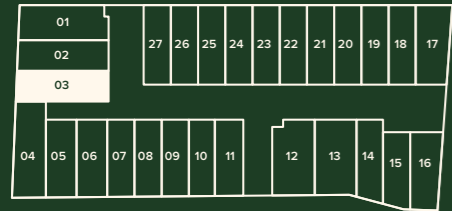

Ground Floor	205 m ²
First Floor	92 m ²
P.O.S	53 m ²
S.P.O.S	179 m ²
Land Size	452 m ²
Total Floor Area	32.0 SQ

DISCLAIMER: This document has been produced by the developer for advertising and general information only. The developer and its project team do not guarantee, warranty or represent that the information contained within this document is correct. Any interested parties should undertake their own enquiries as to the accuracy of this document. The developer excludes unequivocally all inferred or implied terms, conditions and warranties arising out of this document and excludes all liability for loss and are subject to change without notice and should be verified by the purchaser on or prior to exchange. The information contained herein is believed to be current but is not guaranteed. Furniture is not included.