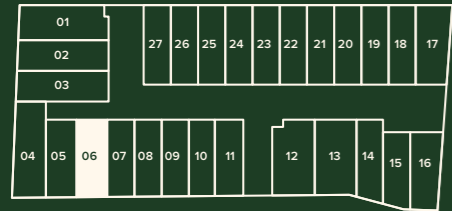

Ground Floor	209 m ²
First Floor	92 m ²
P.O.S	42 m ²
S.P.O.S	122 m ²
Land Size	379 m ²
Total Floor Area	32.4 SQ

DISCLAIMER: This document has been produced by the developer for advertising and general information only. The developer and its project team do not guarantee, warranty or represent that the information contained within this document is correct. Any interested parties should undertake their own enquiries as to the accuracy of this document. The developer excludes unequivocally all inferred or implied terms, conditions and warranties arising out of this document and excludes all liability for loss and are subject to change without notice and should be verified by the purchaser on or prior to exchange. The information contained herein is believed to be current but is not guaranteed. Furniture is not included.