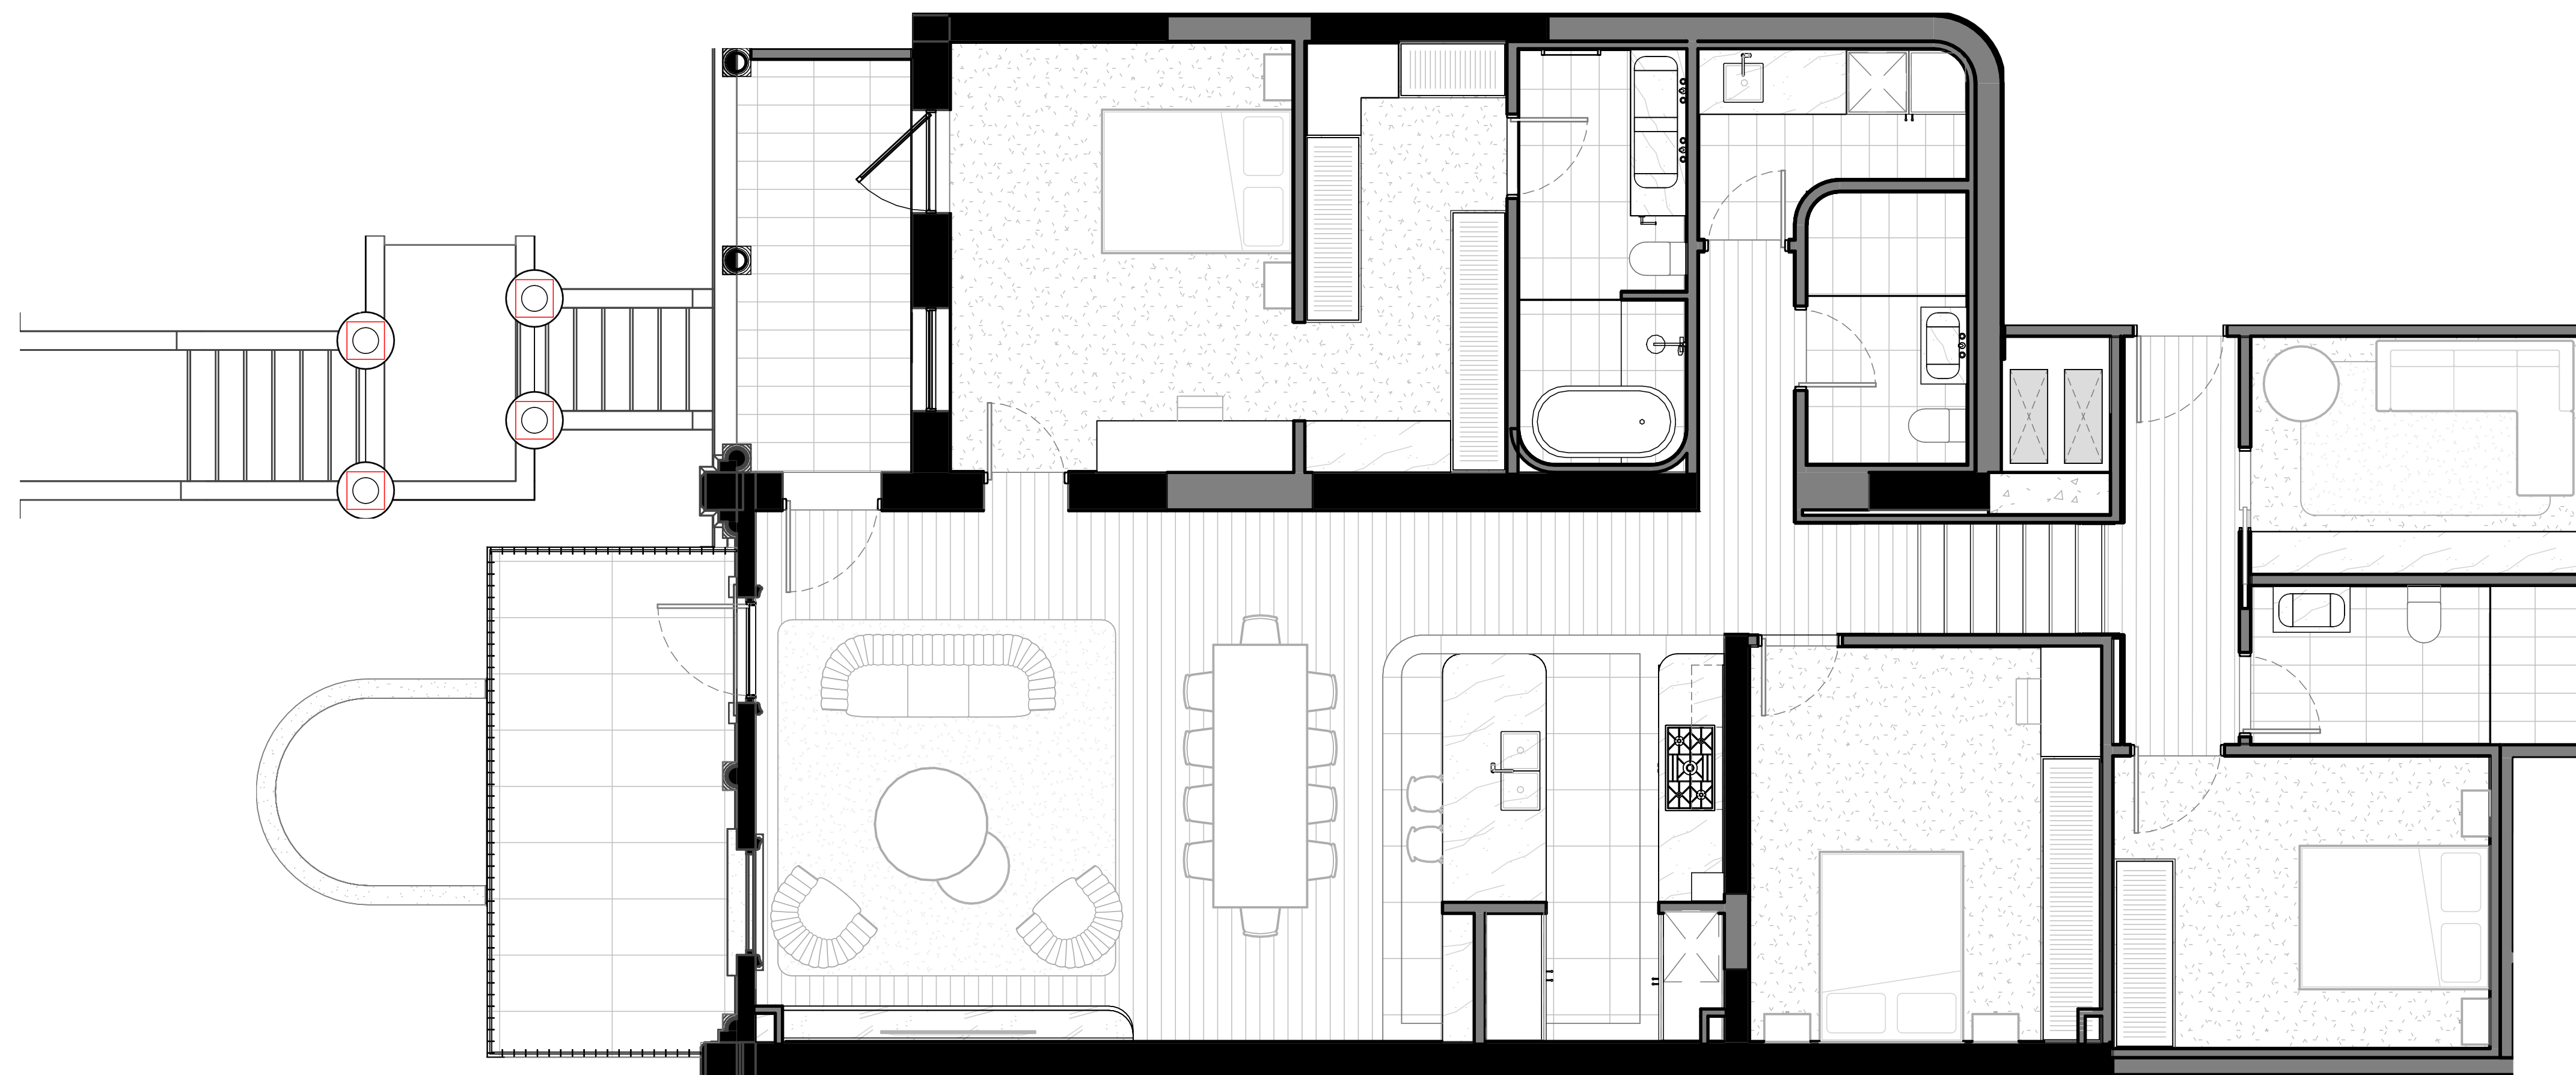

APARTMENT

01

BED
3

BATH
3

CAR
2

SECONDARY
LIVING ROOM
1

INTERNAL AREA 195m²

POS 14m²

TOTAL AREA 209m²

0m 1m 2m 3m 4m 5m

PBANDCO.COM.AU

PB&Co.